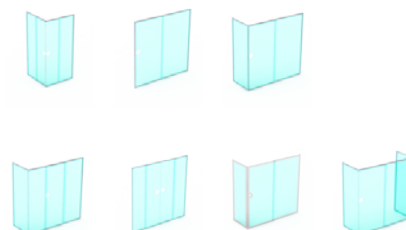

Configurations

MOMENTUM SHOWER SCREENS AVAILABLE FROM: